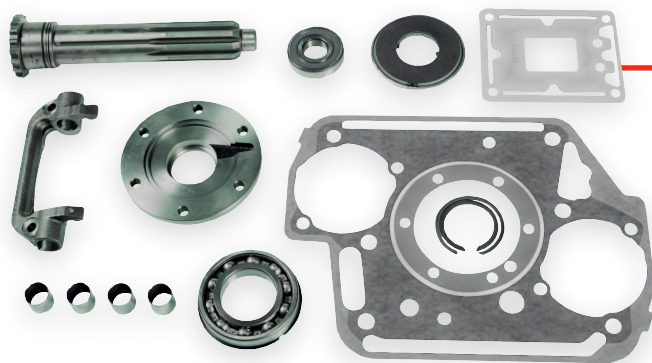

MERITOR® UNIVERSAL JOINTS

Designed for both on and off highway applications. Triple lip sealing system keeps grease in and dirt out.

M279X	1610 Full Round	$85.35
M280X	1710 Full Round	$85.35
M675X	1710 Half Round	$95.40
M281X	1810 Full Round	$99.60
M676X	1810 Half Round	$112.00
M674X	1610 Half Round	$116.00
CP20RPLS1	Permalube™ RPL 20R Series	$207.00
CP25RPLS1	Permalube™ RPL 25R Series	$254.00

MERITOR® BVP BRAKE SHOE KITS

STANDARD MG1A BRAKE SHOE KITS

4707QP 16.5" x 7" Meritor Drive Q-Plus	$83.10
4515Q 16.5" x 7" Meritor Drive Q-Type	$85.25
BC/36/1 420mm x 180mm BPW Brake 95	$86.70
4515F3 16.5" x 7" Fruehauf/SAF/TMC Q- Severe Service	$94.45
4720QP 16.5" x 5" Meritor Steer Q-Plus	$96.10
4715QP 16.5" x 6" Meritor Steer Q-Plus	$103.00

PREMIUM MG2A BRAKE SHOE KITS

4707QP 16.5" x 7" Meritor Drive Q-Plus	$91.85
4515Q 16.5" x 7" Meritor Drive Q-Type	$93.60
BC/36/1 420mm x 180mm BPW Brake 95	$95.05
4515F3 16.5" x 7" Fruehauf/SAF/TMC Q-Type Severe Service	$100.00
4720QP 16.5" x 5" Meritor Steer Q-Plus	$103.00
4715QP 16.5" x 6" Meritor Steer Q-Plus	$110.00

EATON® CLUTCH INSTALL KITS

K2468	Clutch Installation Kit - RT Series 10-Spline Shaft	$320
K3768	Clutch Installation Kit - RT Series 14-Spline Shaft	$357
K4125	Clutch Installation Kit - RT Series Hydraulic Clutch Release	$436
K4145	Clutch Installation Kit - Ultrashift® Plus	$873

EATON® CLUTCH KITS